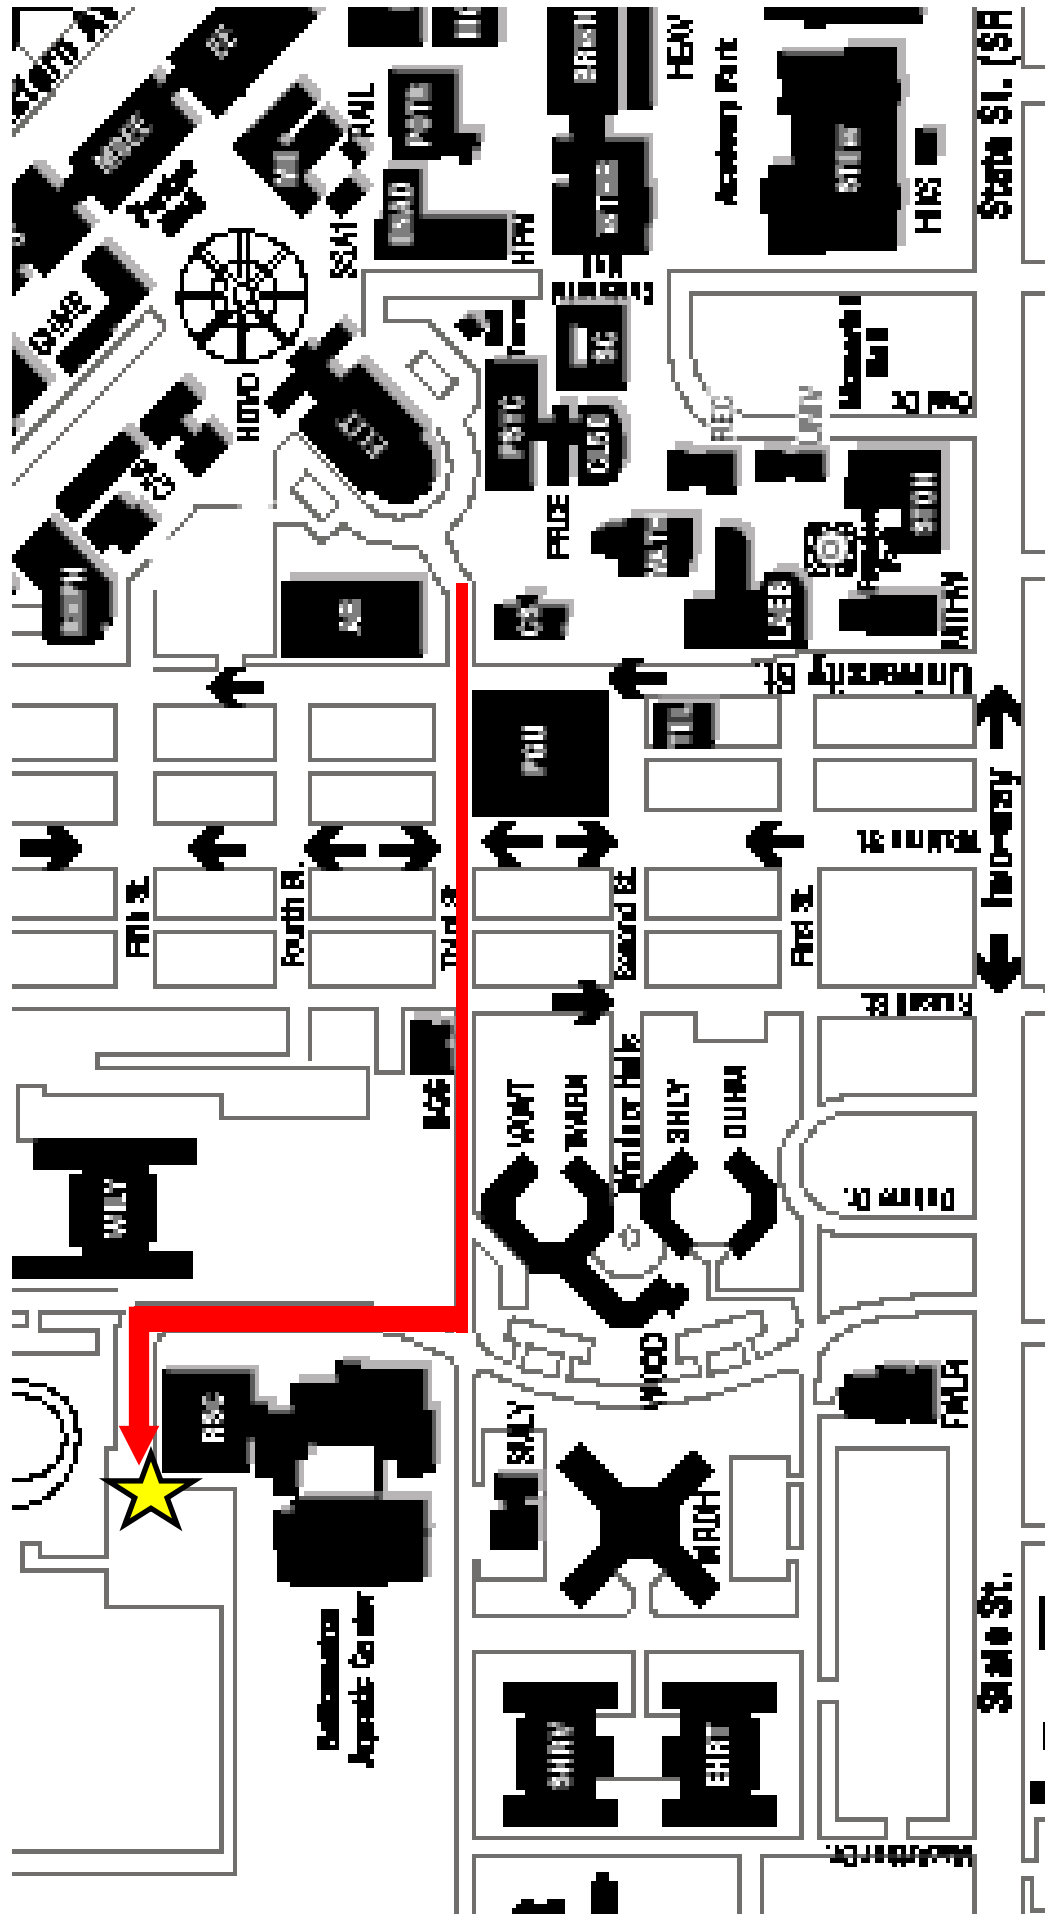

- Build Event Buildings (COREC, CL50)
- Award Ceremony (CL50 224)
- Refreshments for parents/coaches (PMU)
- Homeroom Buildings (REC & BRNG)
- Academic Event Buildings (KNOY, GRIS, WTHR, BRWN, WALC)

To get to the COREC, just head West on Third street.

You will reach the intersection of Third Street and Martin Jischke.

Turn right on Martin Jischke and you should see a parking lot next to the COREC

Our volunteers should be at the side entrance to guide you to where Helicopters and Wright Stuff will occur

It is very important that you USE THE SIDE ENTRANCE and NOT enter through the main entrance. This will help you get to your event quicker and easier.