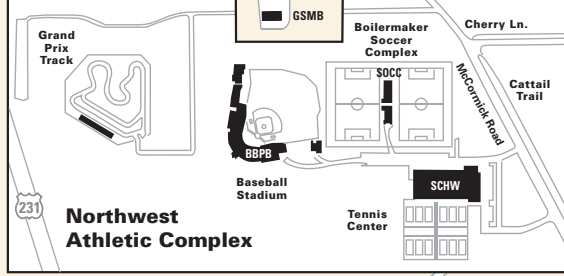

PURDUE UNIVERSITY

1. **LEGEND**
2. ▲ Emergency phones at street level
   - Emergency phones in subwalks and garages
   - Ⓟ Metered parking
   - Ⓜ ATM machine location
   - → One-way street
   - ▭ Parking garages
   - ▭ Residence facilities
   - ▭ Under construction