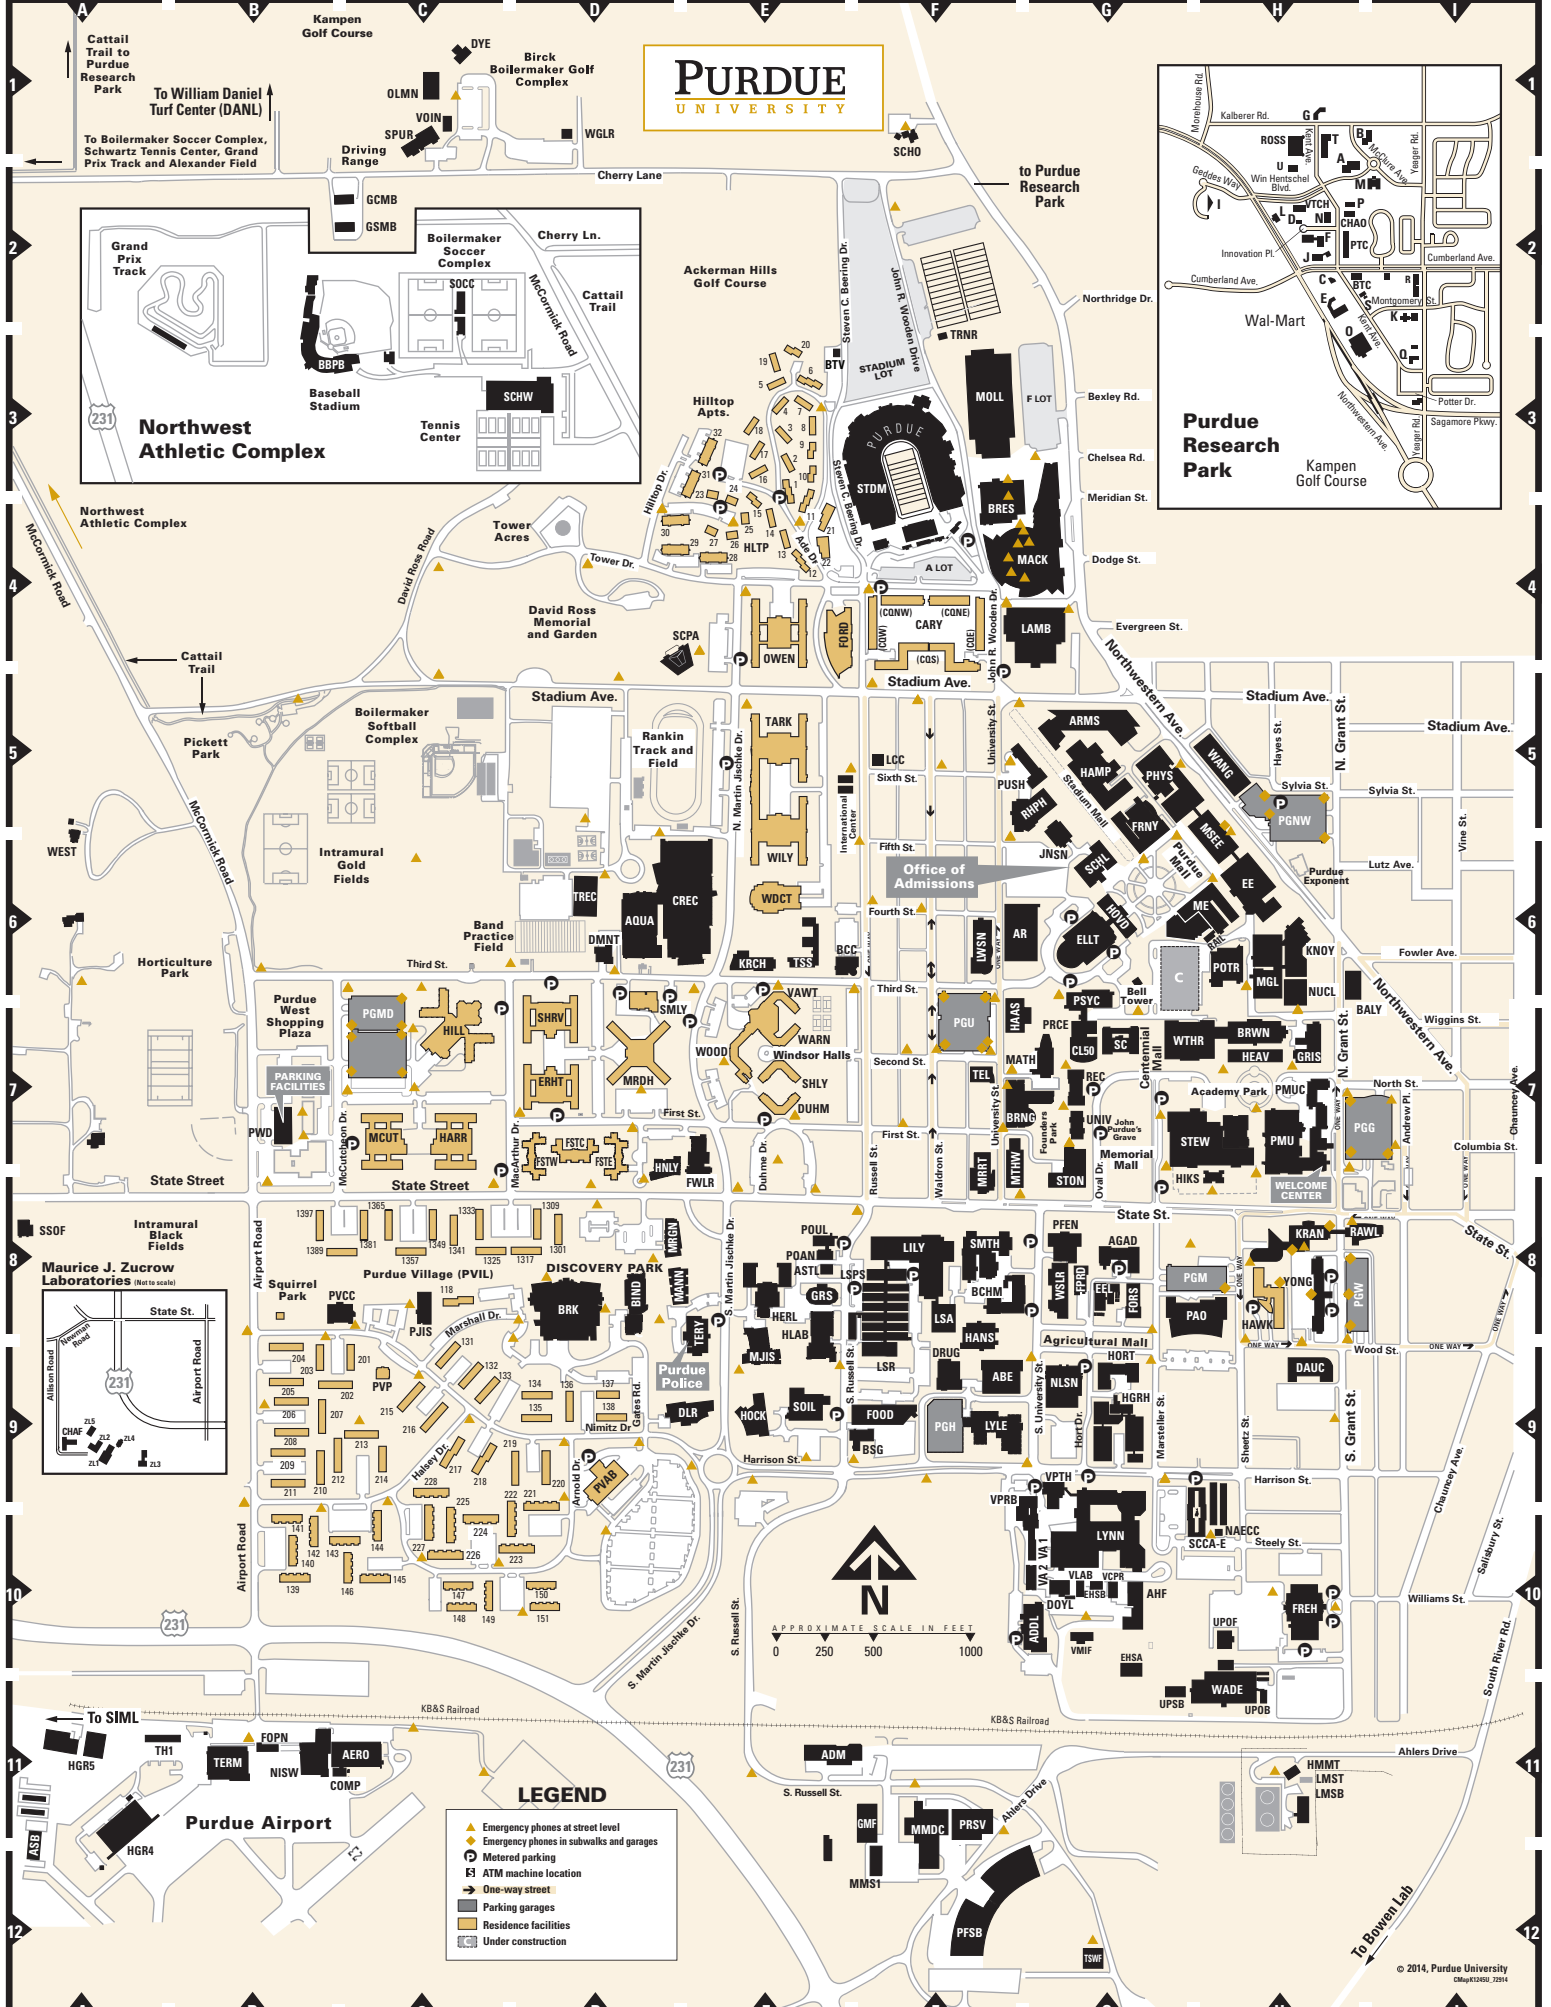

PURDUE UNIVERSITY

1. **LEGEND**
2. ▲ Emergency phones at street level
   - Emergency phones in subwalks and garages
   - Ⓟ Metered parking
   - Ⓜ ATM machine location
   - → One-way street
   - ▭ Parking garages
   - ▭ Residence facilities
   - ▭ Under construction