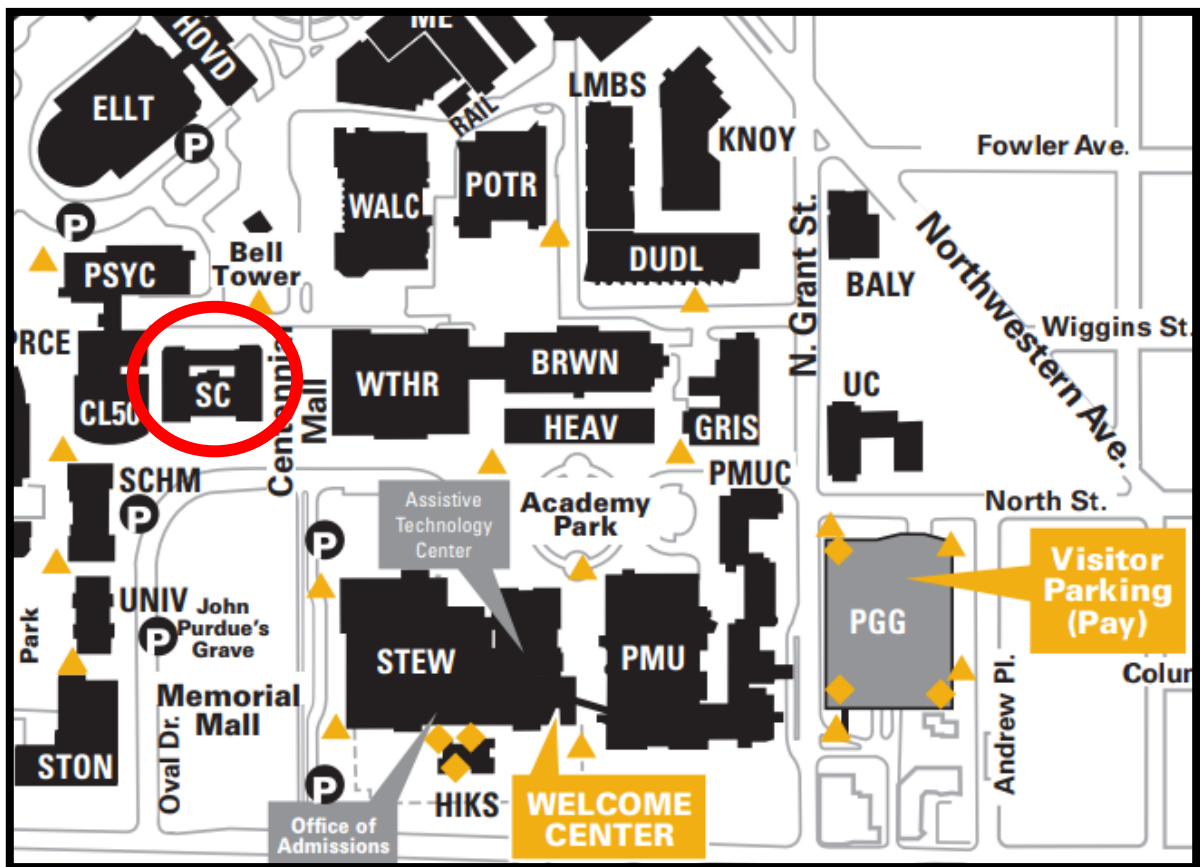

Venue and Directions to the Purdue Linguistics Symposium

Meeting location: Stanly Coulter Hall (SC), Purdue University.

For more information, please download our [Campus Map](#).

For directions to Purdue Campus, please visit [the Maps and Directions webpage](#).