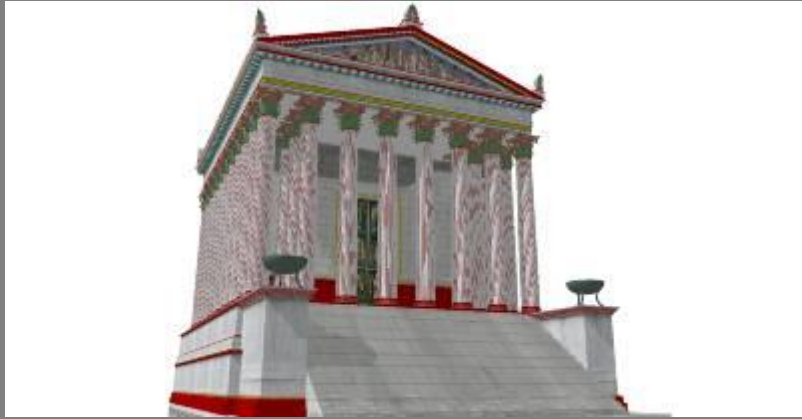

Temple of Saturn

The Rostrum (Speaker's Platform)

THE ROSTRUM – SPEAKER'S PLATFORM (BEMA IN ATHENS)

Arch of
Septimius
Severus

The Curia (Senate
House)

THE CURIA – ROMAN SENATE HOUSE (COUNCIL HOUSE)

UCLA CVR Lab

Basilica Julia

Basilica Aemilia

ROMAN FORUM: BASILICA JULIA (LEFT); BASILICA AEMILIA (RIGHT)

Forum looking south – Temple of Antoninus and Faustina, Temple of Divine Julius Caesar, Temple of Vesta, Temple of the Dioscuri

Basilica Julia

Temples of Divine Julius Caesar, Vesta, and the Dioscuri. In background, the Imperial Palace of the Palatine.

Temple of the Dioscuri (Castor and Pollux)

**Temple of Vesta,
Villa of the Vestal
Virgins**

**TEMPLE OF VESTA; HOUSE OF
THE VESTAL VIRGINS**

GRECO-ROMAN BUILDING TYPES:

- **COUNCIL HOUSE**
- **SPEAKER'S PLATFORM**
- **BASILICA**
- **TEMPLE**
- **BATH**
- **AQUEDUCT**
- **STADIUM**
- **GYMNASIUM**
- **BATH COMPLEX**
- **HIPPODROME**
- **STOA OR PORTICO**
- **ARCH**