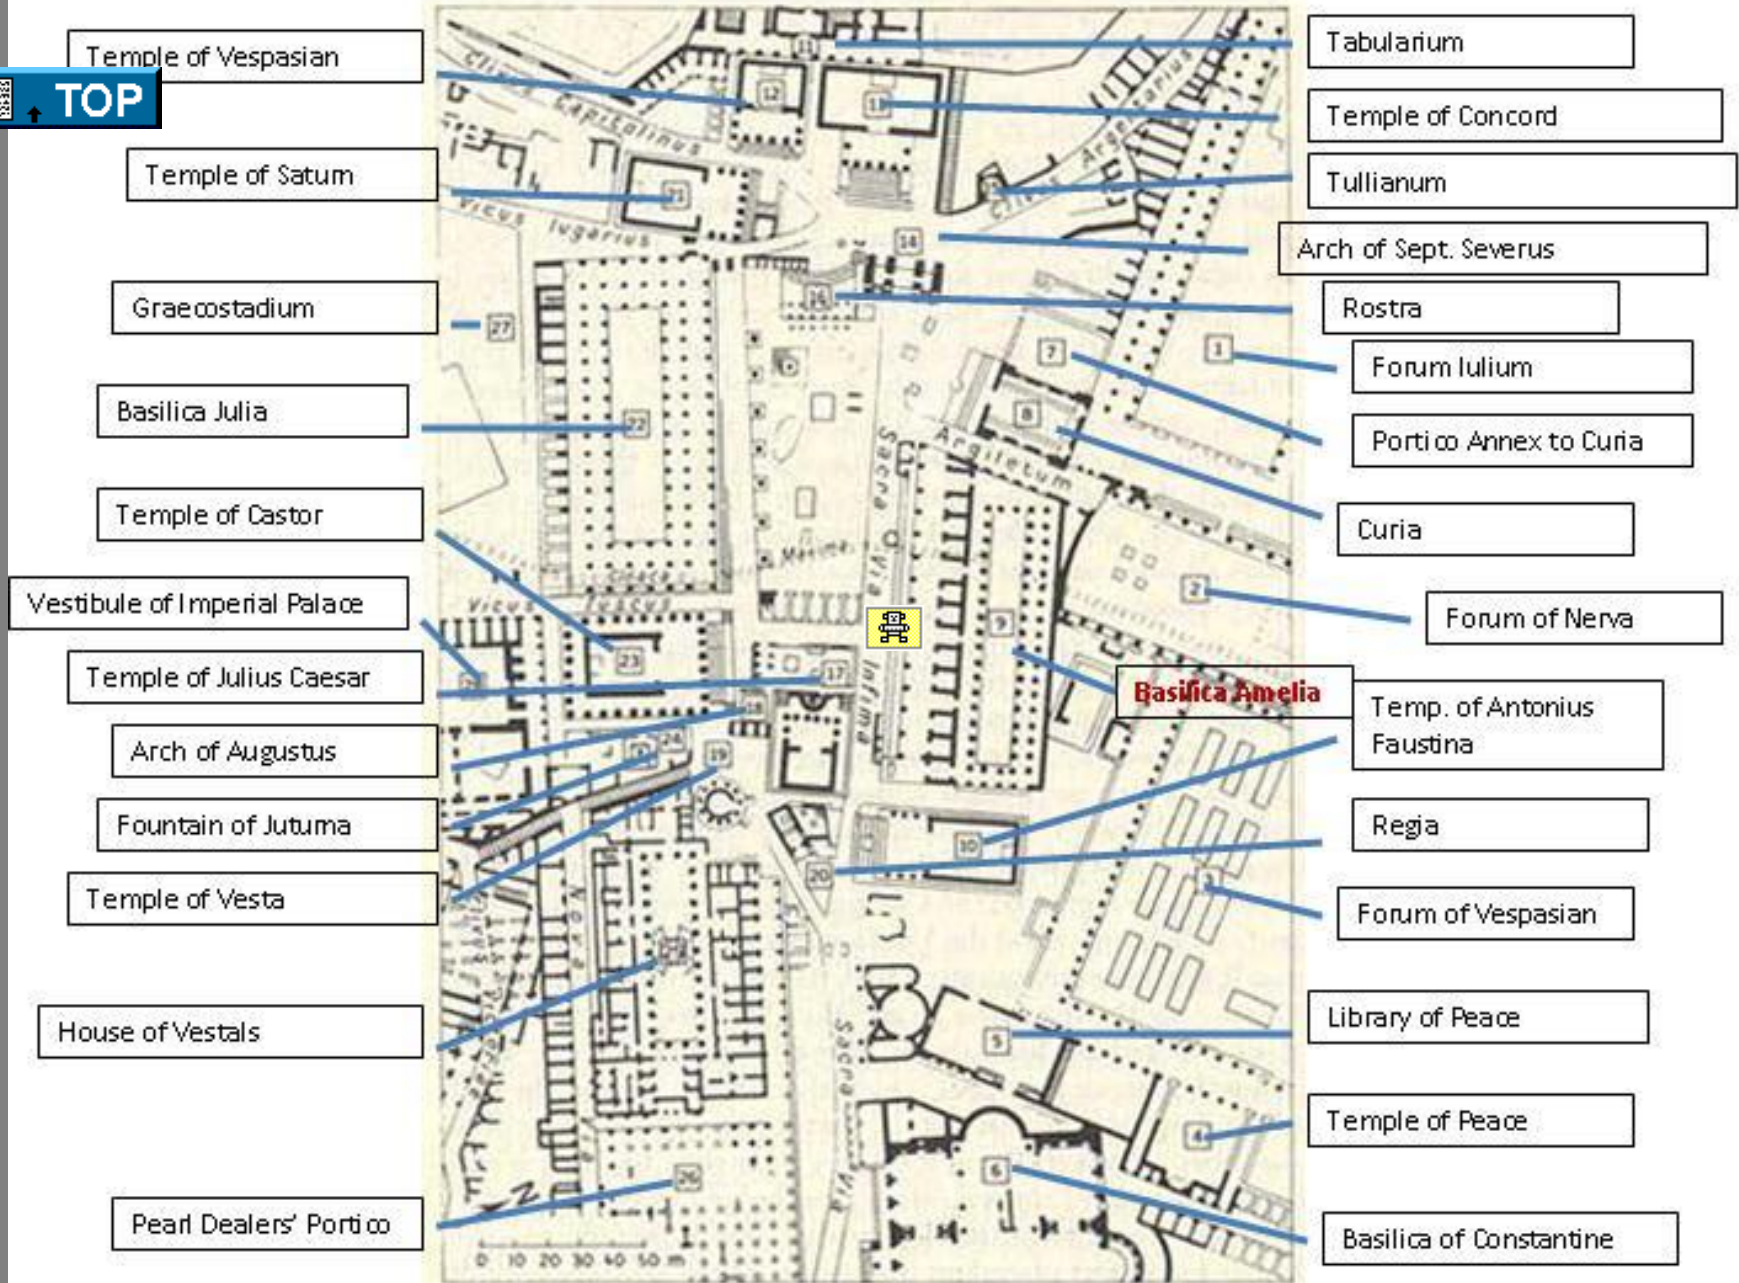

↑ TOP

[Click on the Thumbnail for a printable copy of the image.](#)

The Via Sacra (Sacred Way) Parade route of Triumphant Roman armies

Roman Forum looking North: Via Sacra, Curia, Arch of Septimius Severus, Tabetarium (not visible – Temples of Concord and the Divine Vespasian

Temple of Saturn

The Rostrum (Speaker's Platform)

THE ROSTRUM – SPEAKER'S PLATFORM (BEMA IN ATHENS)

Arch of
Septimius
Severus

The Curia (Senate
House)

THE CURIA – ROMAN SENATE HOUSE (COUNCIL HOUSE)

UCLA CVR Lab

Basilica Julia

Basilica Aemilia

ROMAN FORUM: BASILICA JULIA (LEFT); BASILICA AEMILIA (RIGHT)

Forum looking south – Temple of Antoninus and Faustina, Temple of Divine Julius Caesar, Temple of Vesta, Temple of the Dioscuri