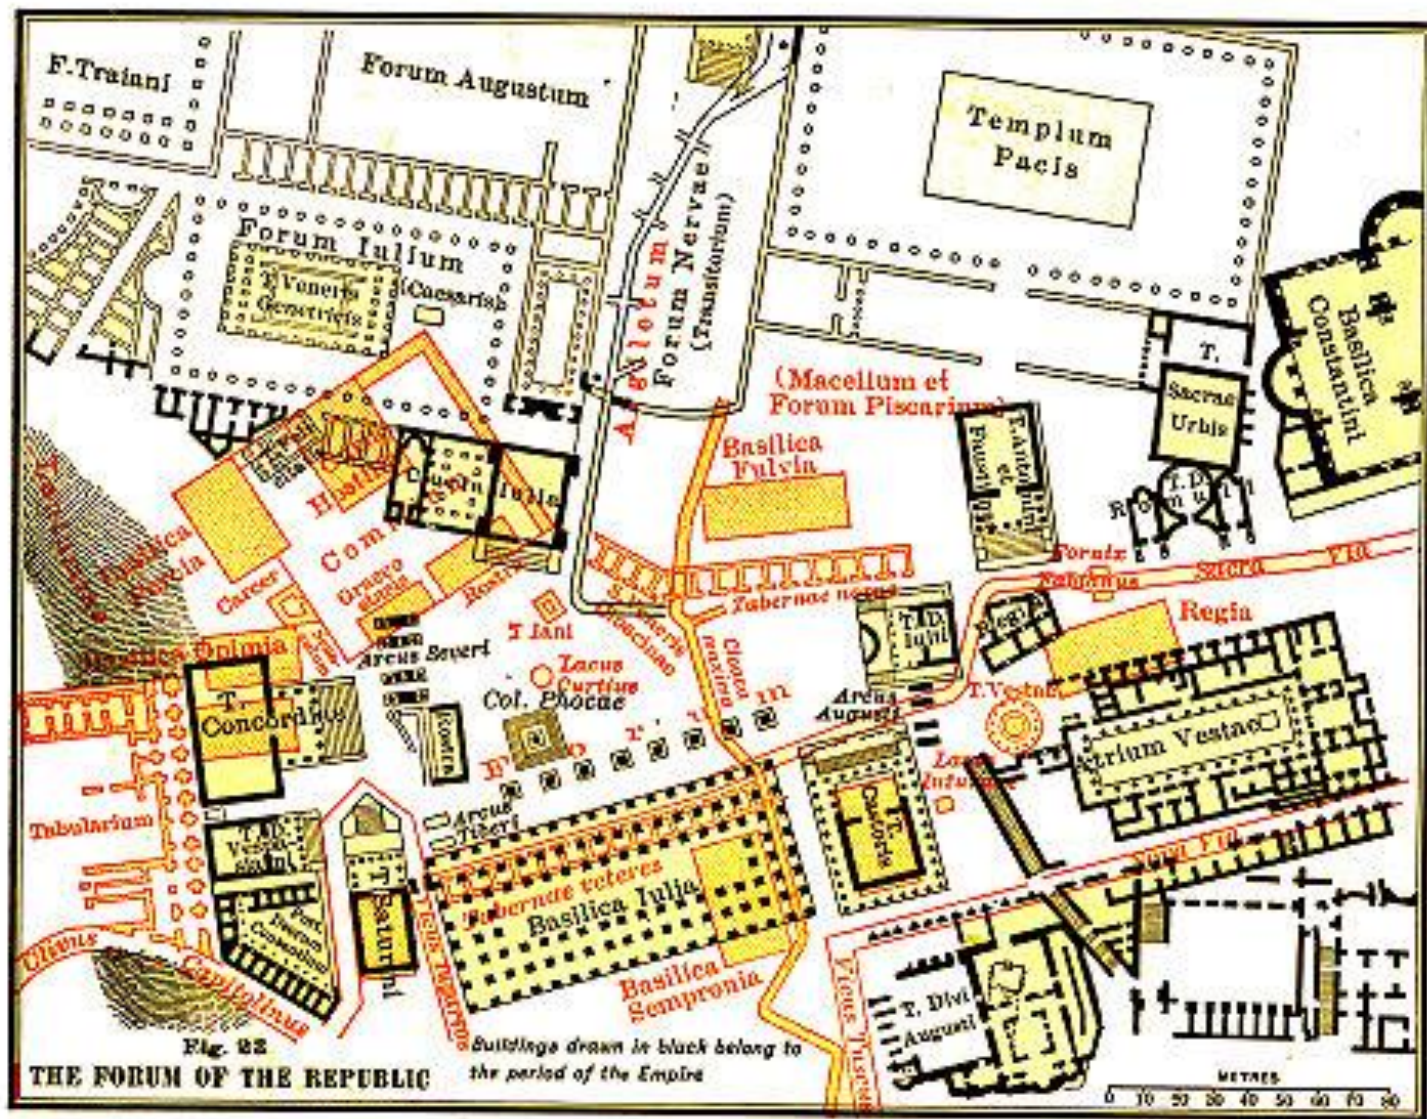

↑ TOP

[Click on the Thumbnail for a printable copy of the image.](#)

The Via Sacra (Sacred Way) Parade route of Triumphant Roman armies

Roman Forum looking North: Via Sacra, Curia, Arch of Septimius Severus, Tabetarium (not visible – Temples of Concord and the Divine Vespasian

Temple of Saturn

The Rostrum (Speaker's Platform)

THE ROSTRUM – SPEAKER'S PLATFORM (BEMA IN ATHENS)

Arch of
Septimius
Severus

The Curia (Senate
House)

THE CURIA – ROMAN SENATE HOUSE (COUNCIL HOUSE)

UCLA CVR Lab

Basilica Julia

Basilica Aemilia

ROMAN FORUM: BASILICA JULIA (LEFT); BASILICA AEMILIA (RIGHT)

Forum looking south – Temple of Antoninus and Faustina, Temple of Divine Julius Caesar, Temple of Vesta, Temple of the Dioscuri